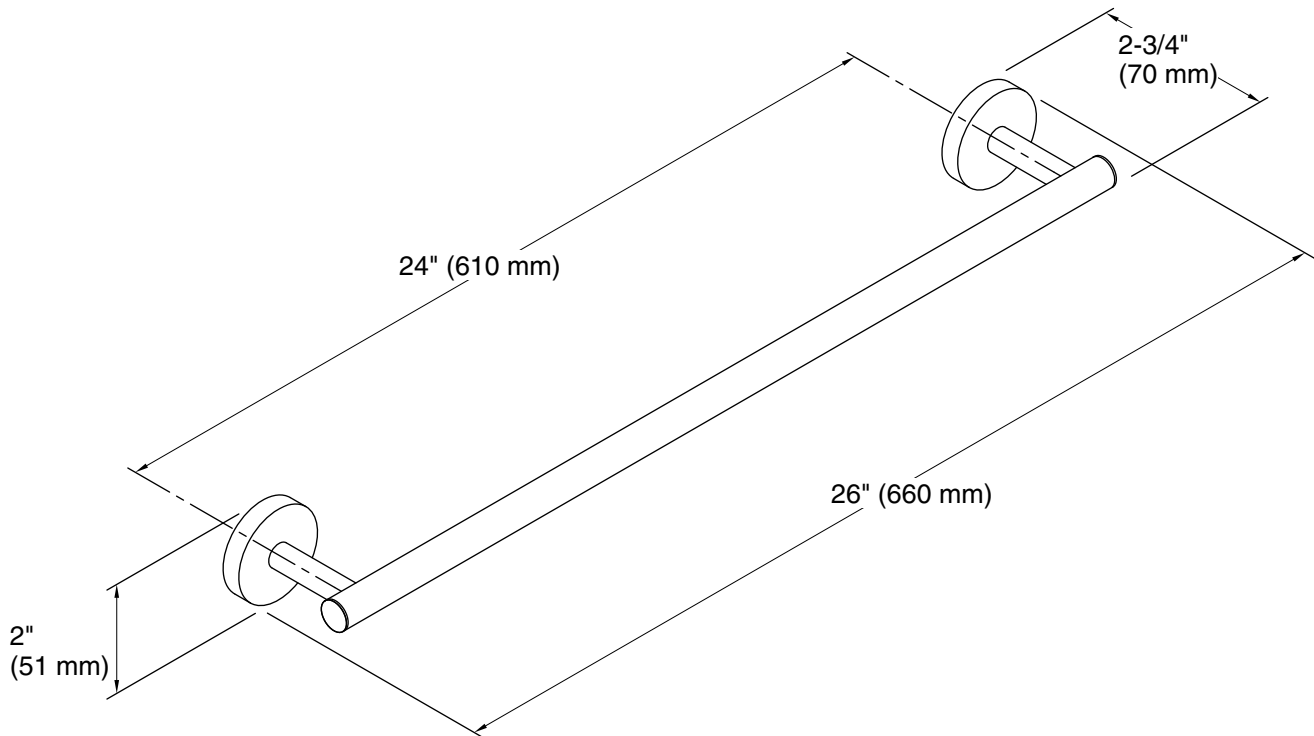

Technical Information

All product dimensions are nominal.

Installation Type: Wall-mount

Material: Zinc, Brass

Notes

Install this product according to the installation instructions.

CAUTION: Risk of personal injury. Do not install these products in any area where they are likely to be used inadvertently as a grab bar or support bar. These products are not designed or intended for use as a grab bar or support bar.